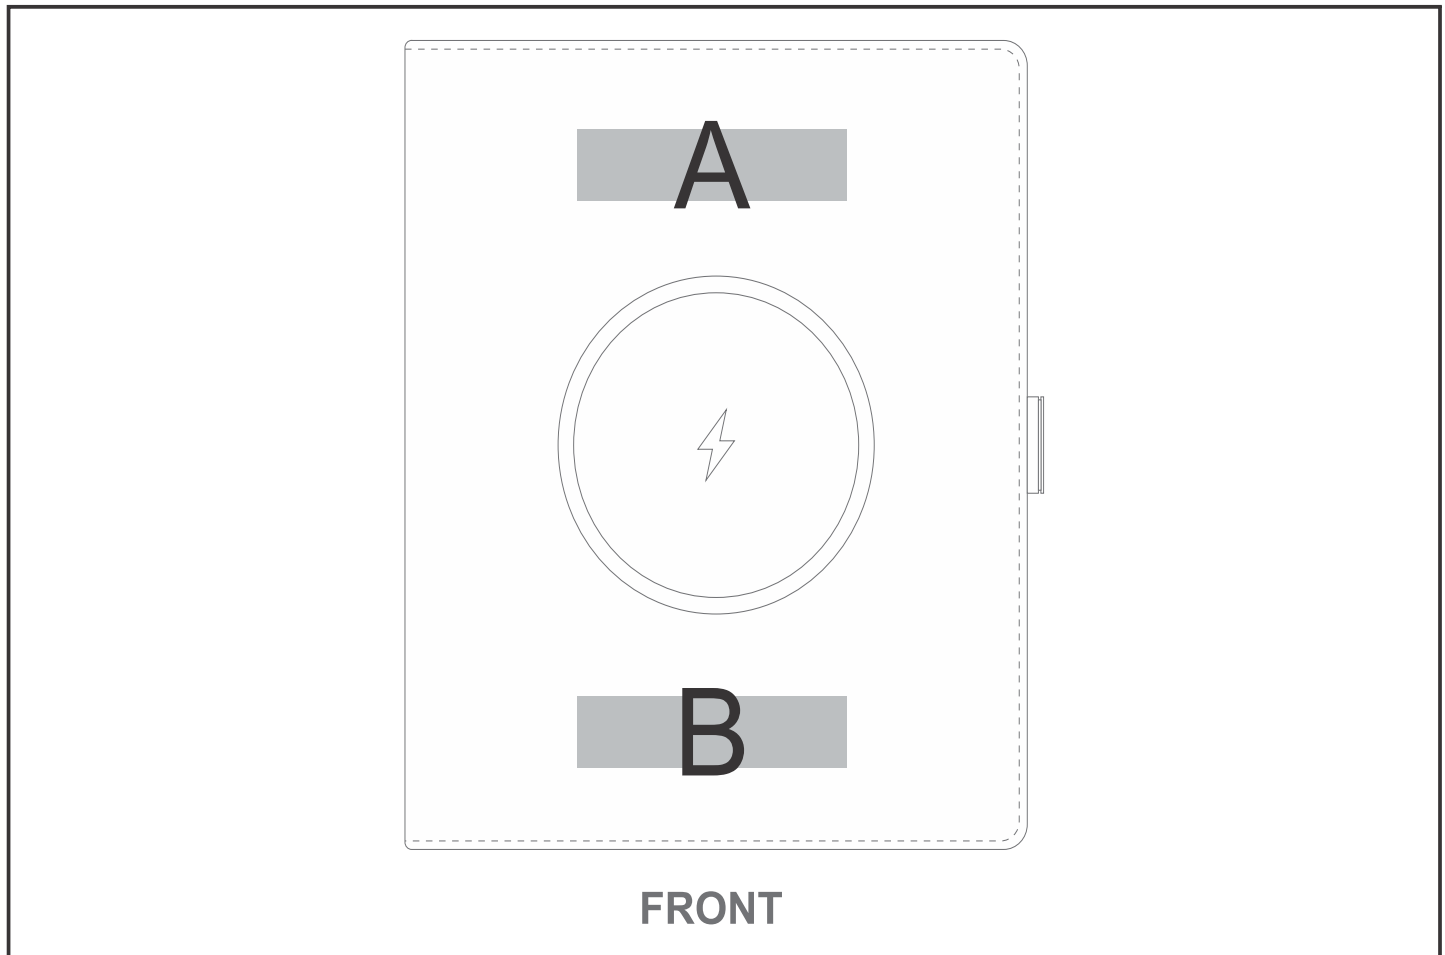

MT-SC-360-B

Swiss Cougar Lisbon Wireless Charging Portfolio

Need to know:

- Includes 1-Colour, 1-Position Screen Print (setup fees apply)

Branding Options:

Position	Branding Method (Branding Code)	No. of Colours	Dimension
A	Screen Print (SB)	1 Colour	80mm wide x 20mm high
B	Screen Print (SB)	1 Colour	80mm wide x 20mm high